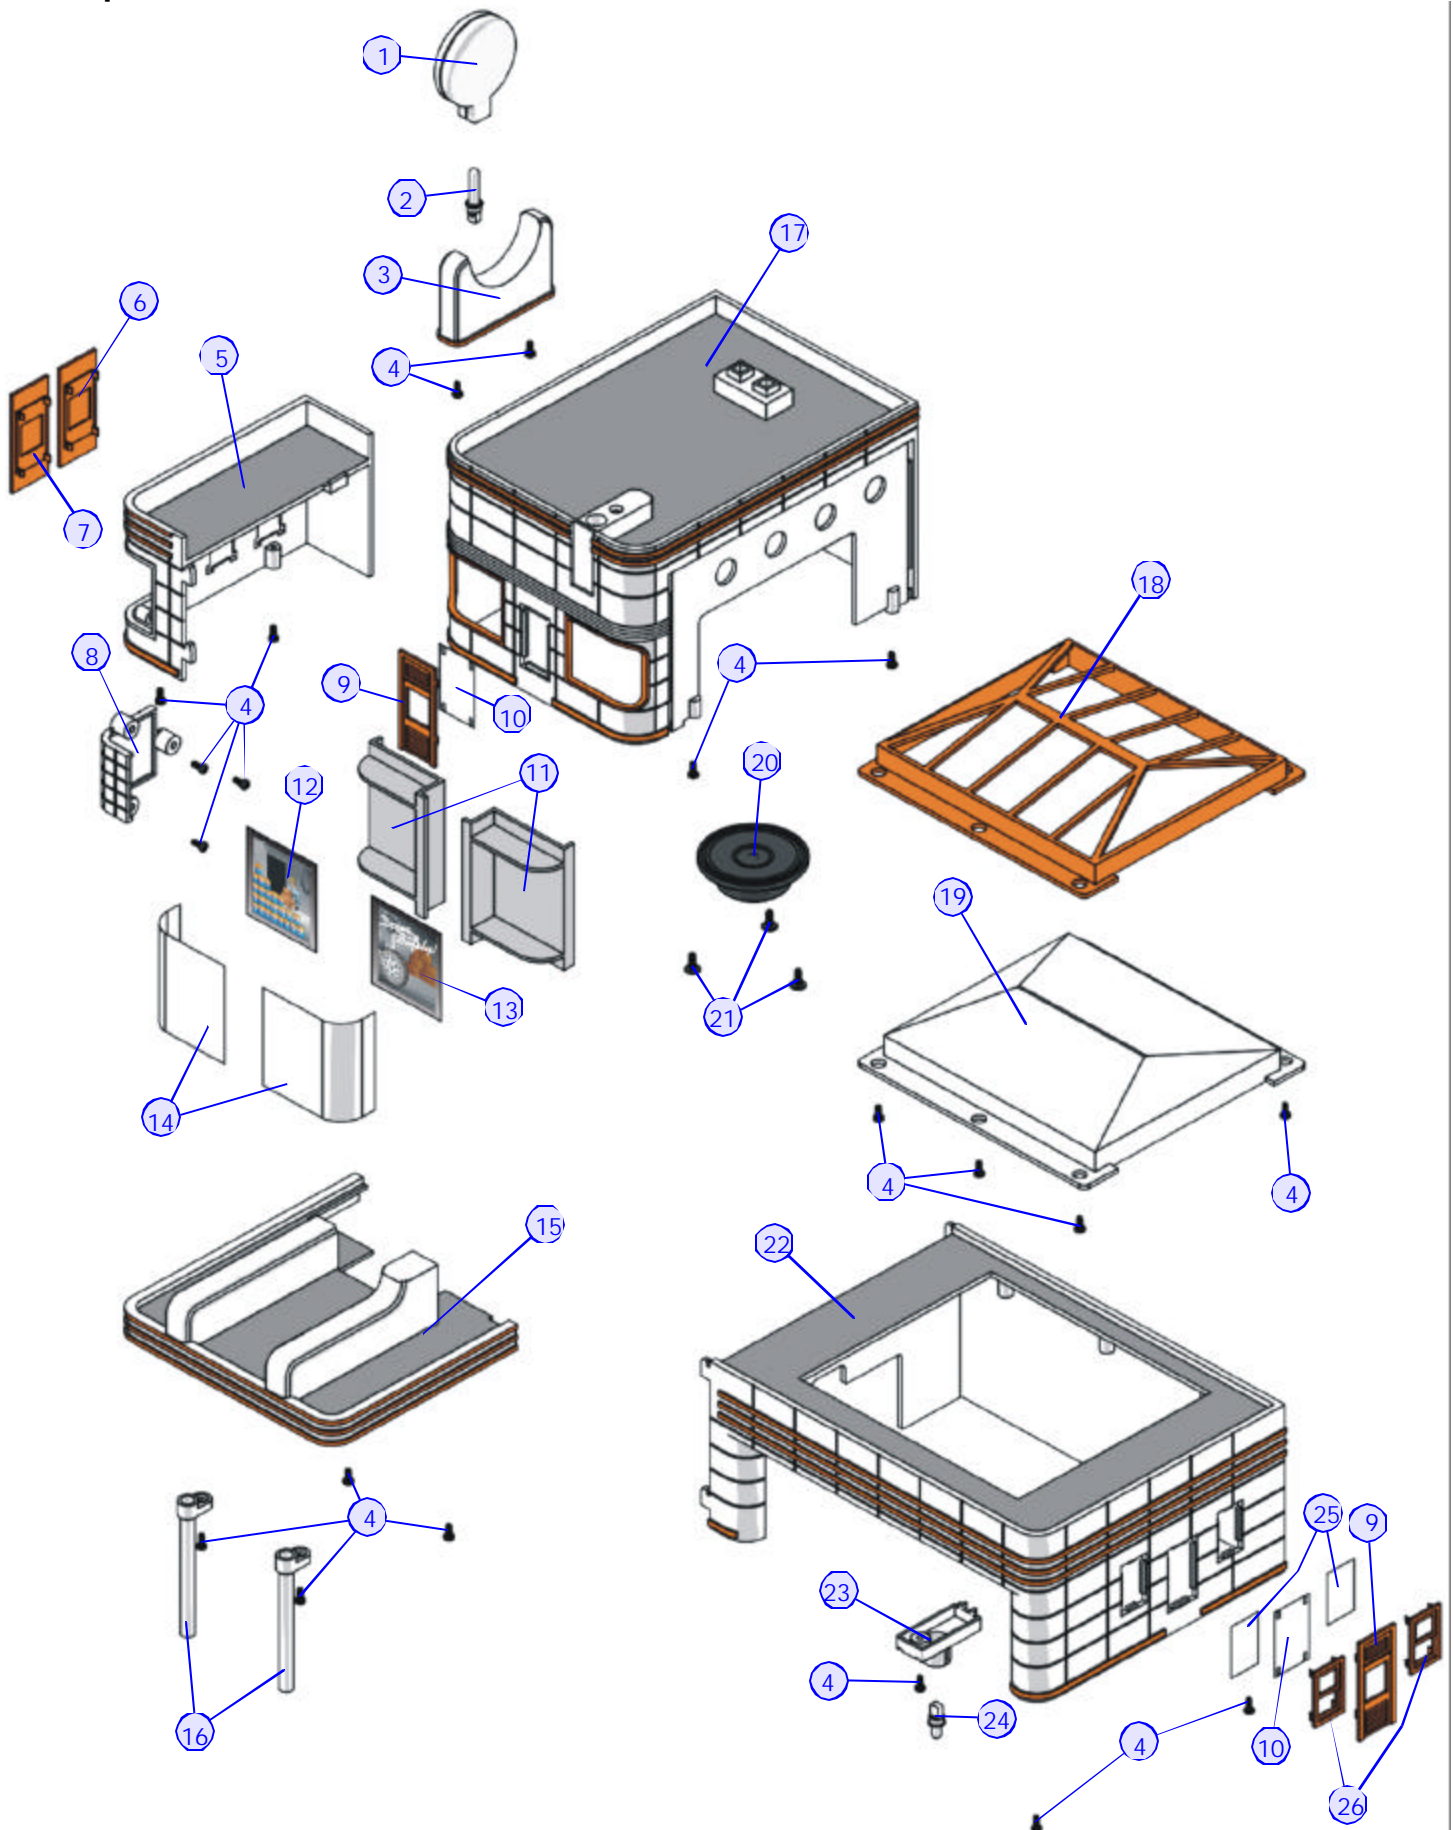

Operating Gas Station Top Parts