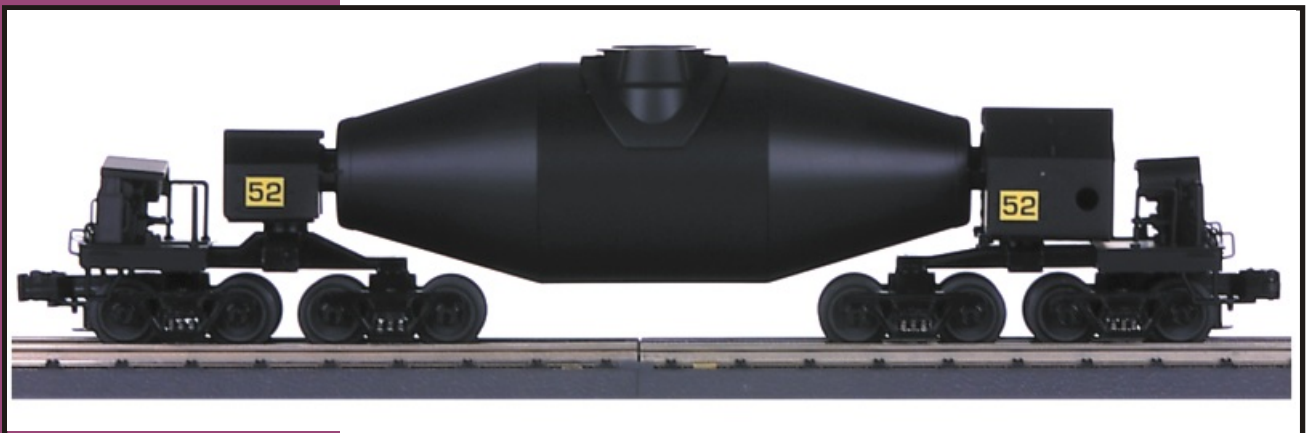

Hot Metal Car

20-98201
20-98202
20-98209
20-98210

MF042001

REV.050801

Hot Metal Car

Car Parts

Name and Number	Part #	\$Price Per Unit	Name and Number	Part #	\$Price Per Unit
1.) Housing cover (silver)(large) (PRR #5)(A end)	HE-6100066	8.00	26.) Handrail (silver)(plastic)	HE-6100101	2.00
Housing cover (silver)(large) (#49)(A end)	HE-6100067	8.00	Handrail (black)(plastic)	HE-6100102	2.00
Housing cover (black)(large) (CSX #2)(A end)	HE-6100068	8.00	27.) Brake wheel (black)	HE-4100033	1.00
Housing cover (black)(large) (#52)(A end)	HE-6100069	8.00	28.) Hand rail w/ brake wheel post (silver)	HE-0000103	3.00
2.) Spout/saddle (silver)	HE-6100070	6.00	Hand rail w/ brake wheel post (black)	HE-0000104	3.00
Spout/saddle (black)	HE-6100071	6.00	29.) Platform (silver)(B end)	HE-0000105	8.00
3.) Housing cover (silver)(small) (PRR)(B end)	HE-6100072	8.00	Platform (black)(B end)	HE-0000106	8.00
Housing cover (silver)(small) (#49)(B end)	HE-6100073	8.00	30.) Platform bolster (silver)(B end)	HE-0000107	*12.00
Housing cover (black)(small) (CSX)(B end)	HE-6100074	8.00	Platform bolster (black)(B end)	HE-0000108	*12.00
Housing cover (black)(small) (#52)(B end)	HE-6100075	8.00	31.) Platform (silver)(A end)	HE-0000109	8.00
4.) Washer (nickel) (3.5x12.0x1.0mm)	ID-0000098	0.15	Platform (black)(A end)	HE-0000110	8.00
5.) Screw (M3x5.0mm)(washer head)	IA-0000268	0.15	32.) Platform bolster (silver)(A end)	HE-0000111	*12.00
6.) Idler axle collar (silver)(B end)	HE-6100076	6.00	Platform bolster (black)(A end)	HE-0000112	*12.00
Idler axle collar (black)(B end)	HE-6100077	6.00	33.) Screw (M2.5x6.0mm)(flat head)	IA-0000178	0.15
7.) Cone assembly (silver)(B end)	HE-6100078	10.00	34.) Screw (M2x4.0mm)(roundhead)	IA-0000080	0.15
Cone assembly (black)(B end)	HE-6100079	10.00	35.) Spring (centering) (6.7x9.5x0.5mm)	IE-0000036	0.15
8.) Cone assembly (silver)(center)	HE-6100080	15.00	36.) Coupler (41.5mm long)(mechanical)	DD-0000015	3.00
Cone assembly (black)(center)	HE-6100081	15.00	37.) Armature (36.3mm long)(w/ new armature pin)	DD-0000014	1.00
9.) Cone assembly (silver)(A end)	HE-6100082	10.00	38.) Washer (clear) (5.0x10.0x0.3mm)	ID-0000065	0.15
Cone assembly (black)(A end)	HE-6100083	10.00	39.) Spring (nickel) (6.0x8.0mm)(w/ 0.4mm thick wire)	IE-0000035	0.50
10.) Pawl/detent (white)(plastic)	HE-6100084	3.00	40.) Truck (2 axle)(#49) (silver truck sides)(w/ 3 truck side springs)	DA-0100015	8.00
Pawl/detent (black)(plastic)	HE-6100103	3.00	Truck (2 axle) (black truck sides)(w/ 3 truck side springs)	DA-0100006	8.00
11.) Spring (nickel)(centering) (11.5x16.5x0.8mm)	IE-0000066	0.15	41.) Truck (2 axle)(#49) (silver truck sides)(w/ 3 truck side springs) (no coupler)	DA-0100016	8.00
12.) Sprocket (white)(plastic)	HE-6100085	3.00	Truck (2 axle) (black truck sides)(w/ 3 truck side springs) (no coupler)	DA-0100010	8.00
Sprocket (black)(plastic)	HE-6100104	3.00			
13.) Drive axle collar (silver)(A end)	HE-6100086	8.00			
Drive axle collar (black)(A end)	HE-6100087	8.00			
14.) Washer (nickel) (2.6x9.4x0.6mm)	ID-0000099	0.15			
15.) Screw (M2.6x6.0mm)(roundhead)(plastic cutting threads)	IA-0000320	0.15			
16.) Screw (M2.6x8.0mm)(roundhead)(plastic cutting threads)	IA-0000321	0.15			
17.) Compressor cover (silver)	HE-6100088	2.00			
Compressor cover (black)	HE-6100089	2.00			
18.) ½ compressor pump & reservoir (w/ brake piston)(silver)	HE-6100090	1.00			
½ compressor pump & reservoir (w/ brake piston)(black)	HE-6100091	1.00			
19.) ½ compressor pump & reservoir (silver)	HE-6100092	1.00			
½ compressor pump & reservoir (black)	HE-6100093	1.00			
20.) Trunion (black)	HE-6100094	3.00			
20.) Trunion (silver)	HE-6100105	3.00			
21.) Screw (M3x6.0mm)(roundhead)	IA-0000215	0.15			
22.) Brake piston rocker arm (silver)	HE-6100095	2.00			
Brake piston rocker arm (black)	HE-6100096	2.00			
23.) Stanchion (black) (9.3x2.4mm)(3.7x5.6mm)	HE-6100097	2.00			
24.) Uncoupling bar (black)	HE-6100098	2.00			
25.) Cap (silver)	HE-6100099	1.00			
Cap (black)	HE-6100100	1.00			