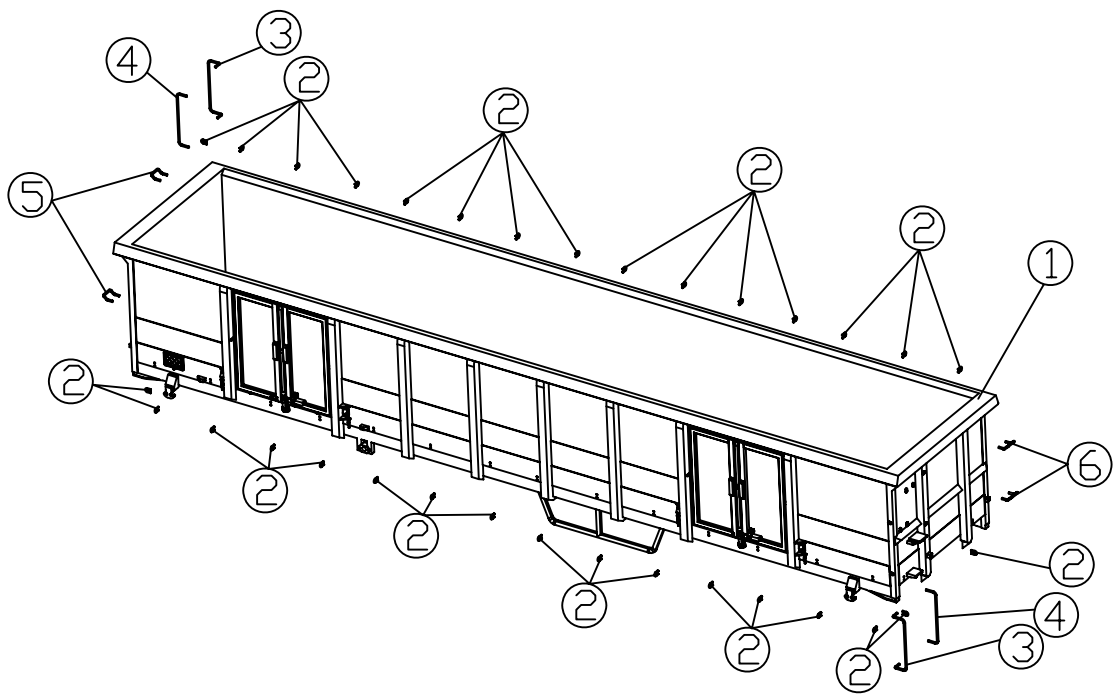

FOR CURRENT PRICE AND AVAILABILITY
GO TO WWW.MTHTRAINS.COM,
SELECT SERVICE THEN PARTS.

MTH Electric Trains®

MD302 Gondola Car

Body parts

<u>Name and Number</u>	<u>MTH Parts</u>
1.) Body DB Cargo (2010)	FC-4603001001
Body Niederandischen	
-Eisenbahnen (2010)	FC-4603001002
Body Railion (2010)	FC-4603001003
Body SBB.CFF (2010)	FC-4603001004
Body DB Cargo (2012)	FC-4603001005
Body Niederandischen	
-Eisenbahnen (2012)	FC-4603001006
Body Railion (2012)	FC-4603001007
Body SBB.CFF (2012)	FC-4603001008
2.) Small lifting ring	FC-4603002000
3.) End side handrail	FC-4603003000
4.) End handrail(A)	FC-4603004001
5.) End handrail(B)	FC-4603004002